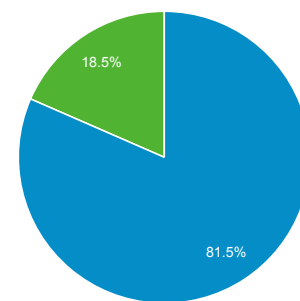

### Audience Overview

Apr 1, 2020 - Apr 30, 2020

All Users  
100.00% Users

Overview

<b>Users</b> 34,254	<b>New Users</b> 31,684	<b>Sessions</b> 42,329
<b>Number of Sessions per User</b> 1.24	<b>Pageviews</b> 187,424	<b>Pages / Session</b> 4.43
<b>Avg. Session Duration</b> 00:01:39	<b>Bounce Rate</b> 8.48%	

■ New Visitor ■ Returning Visitor

Language	Users	% Users
1. en-us	12,876	37.64%
2. ar	11,197	32.74%
3. en-gb	2,994	8.75%
4. ar-om	2,303	6.73%
5. ar-ae	1,424	4.16%
6. en	937	2.74%
7. ar-eg	719	2.10%
8. fr-fr	224	0.65%
9. en-om	159	0.46%
10. ar-sa	136	0.40%