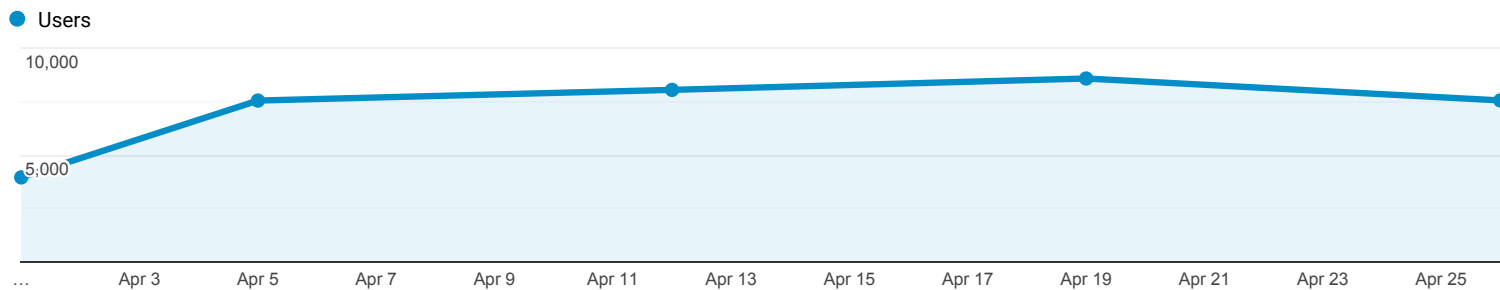

### Audience Overview

Apr 1, 2020 - Apr 30, 2020

All Users  
100.00% Users

Overview

<b>Users</b> 34,254	<b>New Users</b> 31,684	<b>Sessions</b> 42,329
<b>Number of Sessions per User</b> 1.24	<b>Pageviews</b> 187,424	<b>Pages / Session</b> 4.43
<b>Avg. Session Duration</b> 00:01:39	<b>Bounce Rate</b> 8.48%	